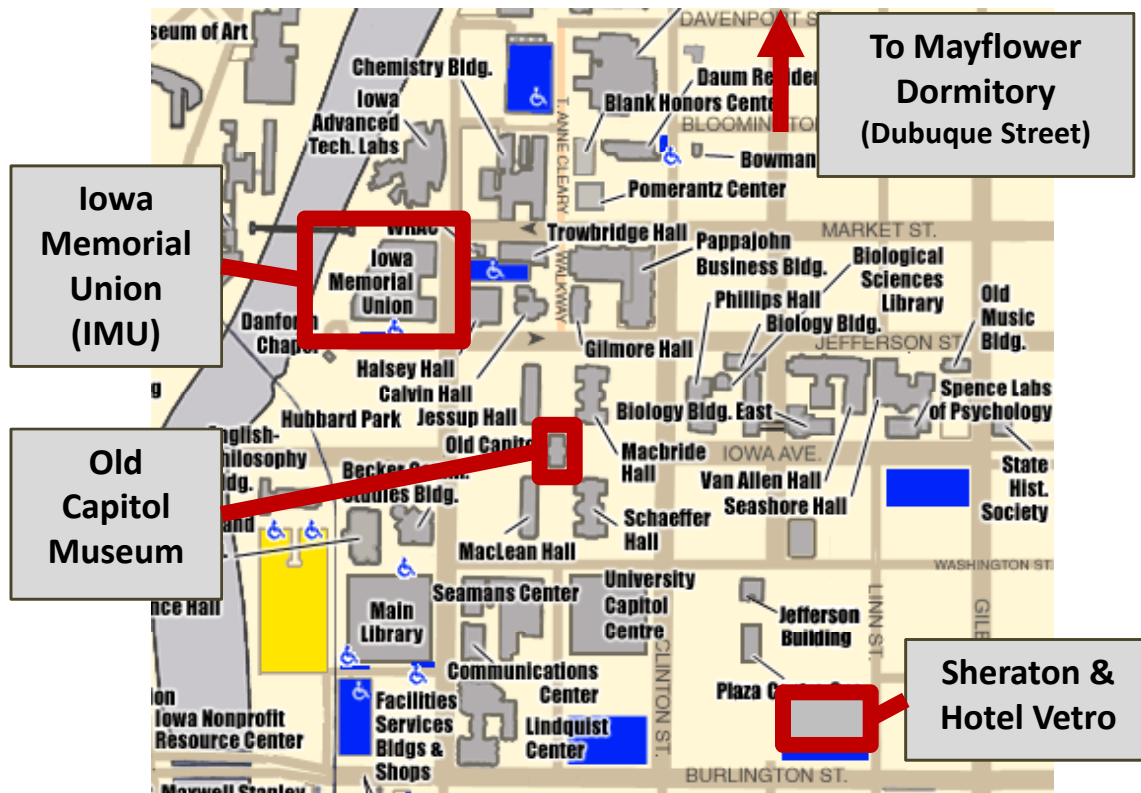

AEESP Pre-Conference Workshop Information

The AEESP Pre-Conference Workshops will be held in the Iowa Memorial Union (IMU) on the main University of Iowa campus. The IMU is located at the corner of Jefferson and Madison (see map below).

REGISTRATION: Tables for registration will be located near the Hubbard Commons as shown on the MAIN FLOOR IMU map on the next page.

WORKSHOPS: Held on the THIRD FLOOR (Iowa Memorial Union) as shown on the THIRD FLOOR map on the next page.

[NIHS Superfund Centers](#)

THIRD FLOOR IMU

[Environmental Engineering Education](#)

THIRD FLOOR IMU

[NSF Career](#)

THIRD FLOOR IMU

IOWA CITY/CAMPUS MAP

THIRD FLOOR IMU