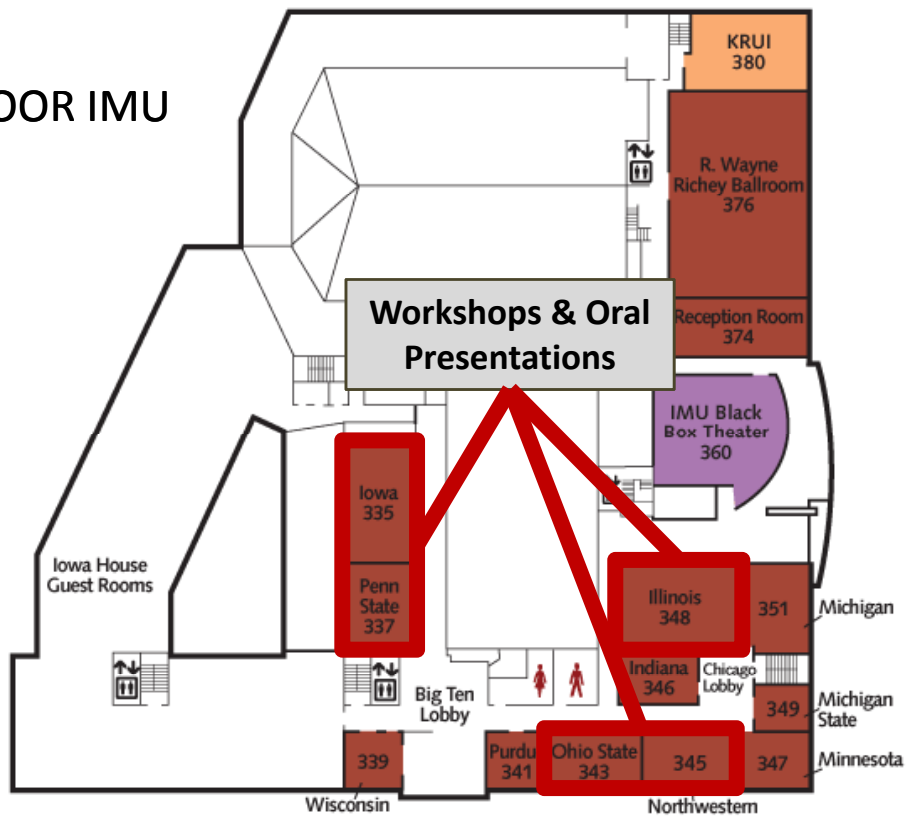

AEESP Pre-Conference Workshop Information

The AEESP Pre-Conference Workshops will be held in the Iowa Memorial Union (IMU) on the main University of Iowa campus. The IMU is located at the corner of Jefferson and Madison (see map below).

REGISTRATION: Tables for registration will be located near the Hubbard Commons as shown on the MAIN FLOOR IMU map on the next page.

WORKSHOPS: Held on the THIRD FLOOR (Iowa Memorial Union) as shown on the THIRD FLOOR map on the next page.

[NIHS Superfund Centers](#)

THIRD FLOOR IMU

[Environmental Engineering Education](#)

THIRD FLOOR IMU

[NSF Career](#)

THIRD FLOOR IMU

IOWA CITY/CAMPUS MAP

THIRD FLOOR IMU

MAIN FLOOR IMU